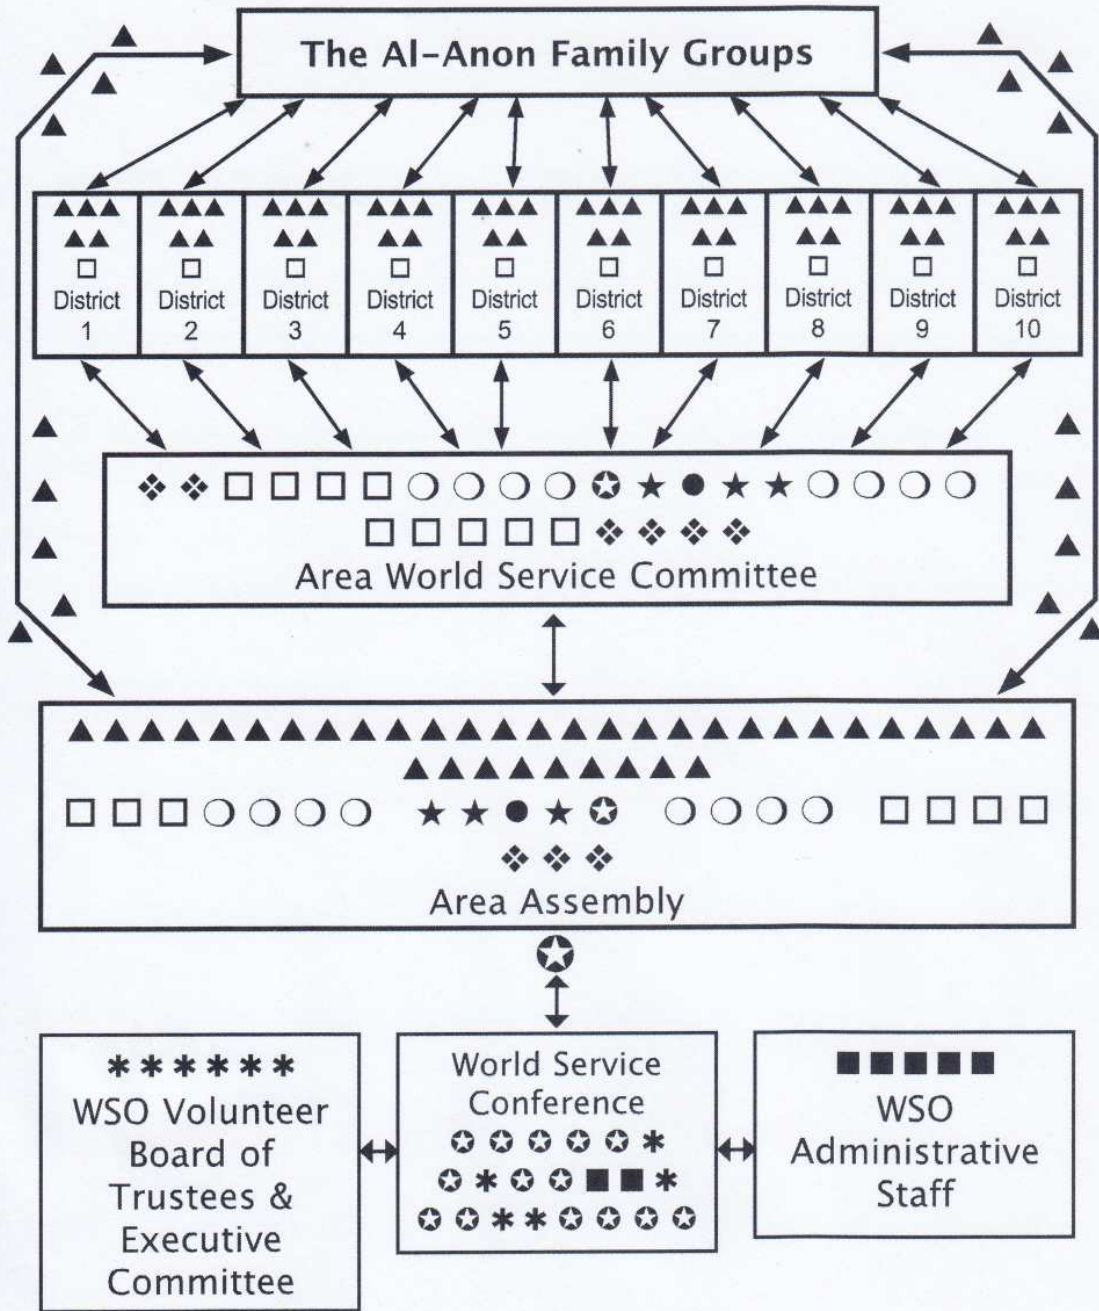

## WORLD SERVICE CONFERENCE STRUCTURE

- ▲ Group Representative
- District Representative
- ★ Assembly Officer
- Chairman
- ⊕ Delegate
- Area Coordinator
- ❖ Al-Anon Information Service Liaison

The Area World Service Committee may also include Coordinators of special services such as Alateen, Archives, Public Outreach (PI, CPC, and Institutions), Newsletter Editors, The Forum, etc., and liaison members (from local Information Service centers or Intergroups)